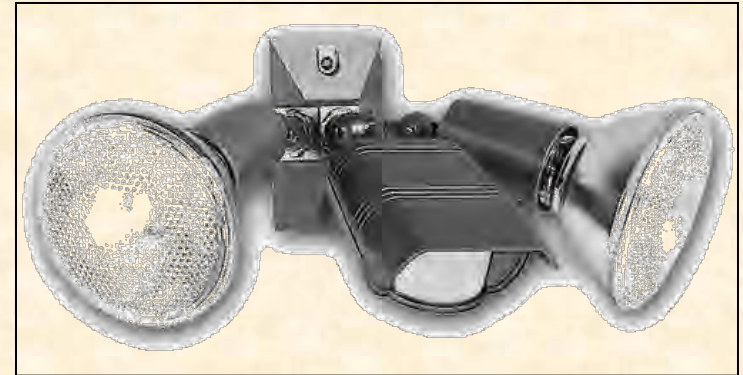

EXTERIOR FLOOD LIGHTS

RAB Model# GT500R