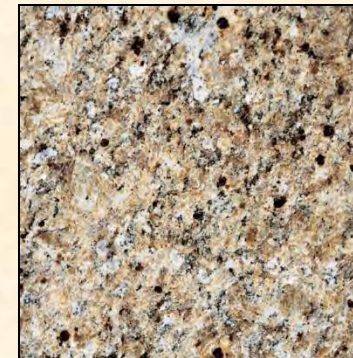

Level 1 Gas Fireplace

(Roseville Painted Mantle with Cleft Slate Hearth and Surround)

Approximate Dimensions – 35” Tall x 55” Wide x 8” Deep

Standard Wood Fireplace Mantle

Standard Cleft Slate Fireplace Surround

Optional Level 2 Fireplace Surrounds

**Beige Natural
Marble**

**Marron Brown
Marble**

**Wheatfield
Granite**

**(Uba Tuba)
Green Granite**

**Absolute Black
Granite**

**New Venetian
Gold Granite**

Optional Raised Hearth Engineered Stone Fireplace

Available in Ledgestone with Blended Color

Optional In-Wall Fireplace with Fluted Surround and Corner Rosettes

Available For All House Types – See Your Sales Representative for Details

Optional Flat Panel TV Niche Above Fireplace